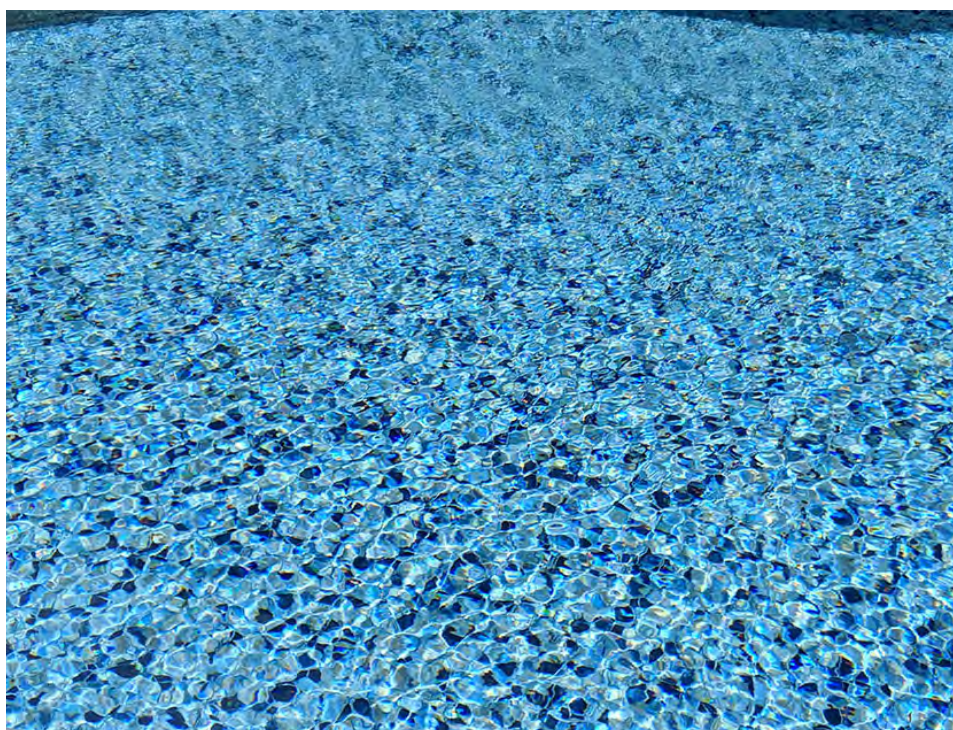

In Ground Liners ***PREMIUM COLLECTION***

**All Butterfly Effect Silver
Lake Pearl NO BORDER Wall
Butterfly Effect Silver
Lake Pearl Floor**

Visit poolwerxfab.com/liner for installation photos.

* Colour of material may vary, ask to see actual vinyl sample. In the manufacturing process of the liner, seam lines may be visible or invisible.