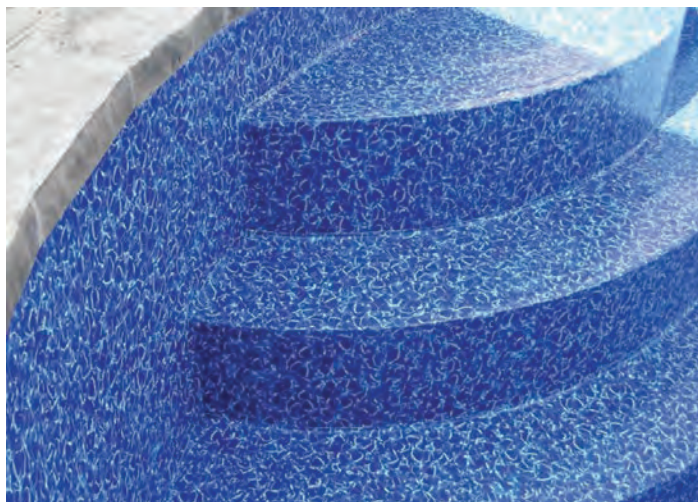

\* Colour of material may vary, ask to see actual vinyl sample. In the manufacturing process of the liner, seam lines may be visible or invisible.

# In Ground Liners

**Island Wall  
Turquoise Floor**

Visit [poolwerxfab.com/liner](http://poolwerxfab.com/liner) for installation photos.

\* Colour of material may vary, ask to see actual vinyl sample. In the manufacturing process of the liner, seam lines may be visible or invisible.

# Vinyl Covered Steps

Visit [poolwerxfab.com/liner](http://poolwerxfab.com/liner) for installation photos.

\* Colour of material may vary, ask to see actual vinyl sample. In the manufacturing process of the liner, seam lines may be visible or invisible.