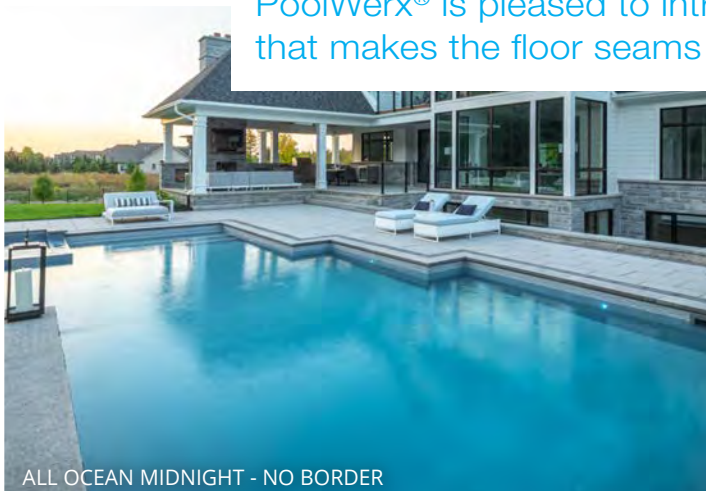

# In Ground Liners

ALL ZIRCONIA - NO BORDER

ALL MAUI - NO BORDER

Can you see the seams?

PoolWerx® is pleased to introduce welding technology that makes the floor seams of vinyl liners virtually invisible.