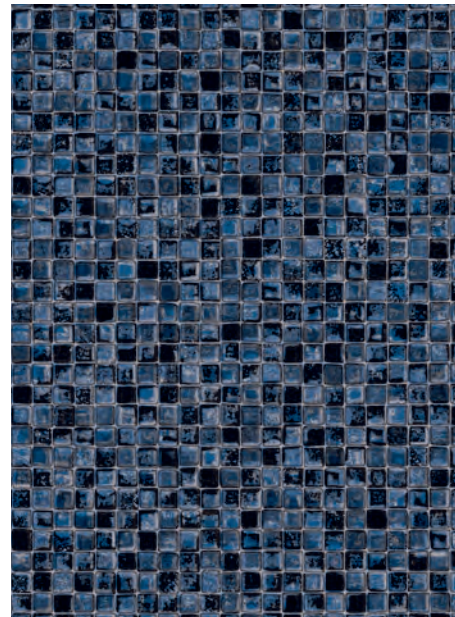

Visit [poolwerxfab.com/liner](http://poolwerxfab.com/liner) for installation photos.

\* Colour of material may vary, ask to see actual vinyl sample. In the manufacturing process of the liner, seam lines may be visible or invisible.

# In Ground Liners

**All Silver Antigua  
NO BORDER Wall  
Silver Antigua Floor**

**All Lazuli  
NO BORDER Wall  
Lazuli Floor**

**All Zirconia  
NO BORDER Wall  
Zirconia Floor**

**All Maui Blue  
NO BORDER Wall  
Maui Blue Floor**

**All Blue Antigua  
NO BORDER Wall  
Blue Antigua Floor**

**All Maui Gray  
NO BORDER Wall  
Maui Gray Floor**

Visit [poolwerxfab.com/liner](http://poolwerxfab.com/liner) for installation photos.

\* Colour of material may vary, ask to see actual vinyl sample. In the manufacturing process of the liner, seam lines may be visible or invisible.