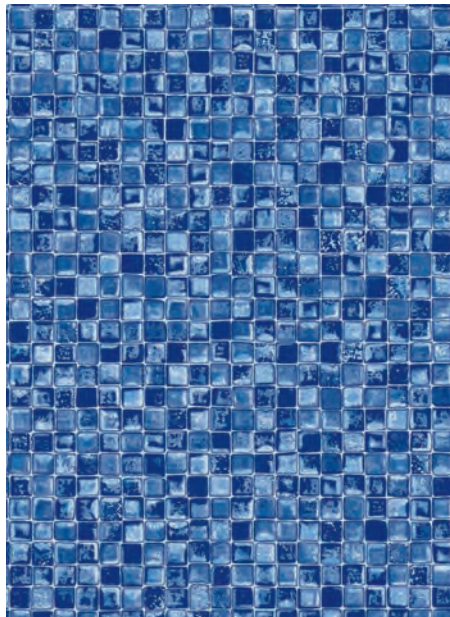

**All Lazuli
NO BORDER Wall
Lazuli Floor**